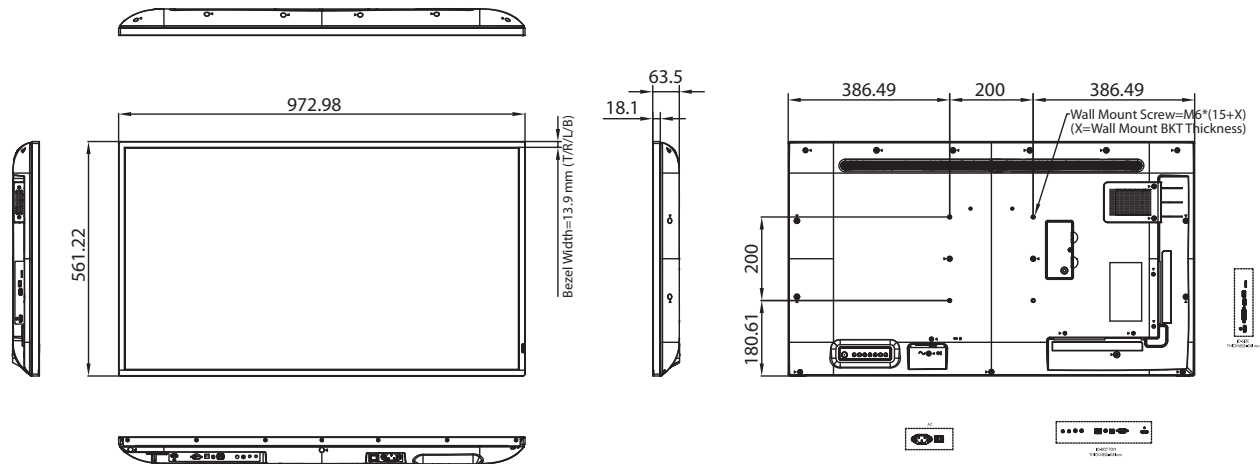

### Specifications

Display	Active Screen Size		43"
	Resolution		3840 x 2160 (UHD)
	Brightness		500 nits (Typ.)
	Contrast Ratio		1200:1 (Typ.)
	Aspect Ratio		16:9
	Viewing Angle		89° / 89° / 89° / 89°
	Response Time		8 ms (Typ.)
	Backlight Life (hours)		30,000 (Typ.)
Touch	Touch Type		None-touch
	Touch Function		N/A
	Touch Interface		N/A
Connectivity	Input	Video	HDMI 2.0 x 2, DisplayPort 1.2 x 1, DVI x 1, VGA x 1
		Audio	Audio Line in x 1
		Control	RS-232 x 1, IR x 1, RJ-45 x 1
		Other slots/ports	SDM-S x 1, SD Card slot x 1, USB typeA 2.0 x 1, USB typeA 3.0 x 1, Light sensor x 1
	Output	Video	HDMI 2.0 x 1
		Audio	10W+10W Internal Speaker
Control		RS-232 x 1, IR x 1	
System	OS		Android 8
	Control Function		IR Remote Control, RS232, LAN, Hot key
	OSD Language		English / German / French / Italian / Spanish / Russian / Polish / Turkish / Traditional Chinese / Simplified Chinese
Power	Power Type		Internal power board
	Power Input-AC		100-240V <sub>AC</sub> , 50-60Hz, 2.6A
	Power Consumption		116W (Typ.)
	Embedded cooling system		116W (Typ.)
Environment	Operating	Temperature	0 - 40 °
		Humidity	10 -80 % (without condensation)
	Storage	Temperature	-20 - 60 °C
		Humidity	10 to 90%(without condensation)
Mechanical Specification	VESA Compatibility		200 x 200 mm (8 x 8 in.)
	Hand Hoder/Stand		No
	Bezel Width		T/L/R/B 13.9 mm (0.55 in.) Even bezel with
	Dimensions (W x H x D)	Physical	973 x 562 x 64 mm (38 x 22 x 3 In.)
		Packing	1070 x 680 x 141 mm (42 x 27 x 6 In.)
	Weight	Net	12 kg / 28.6 lb.
Gross		13.8 kg / 30.4 lb.	
Installation	Installation rotation		Landscape/Portrait
	Mounting on a wall		200 x 200 mm, VESA grid
	Mounting with stand/arm		200 x 200 mm, VESA grid
	Mounting through bracket		N/A
	Extending PC/peripherals		N/A
Certificate		CB, BSMI, CE, FCC	

## Dimensions

Unit: mm [inch]